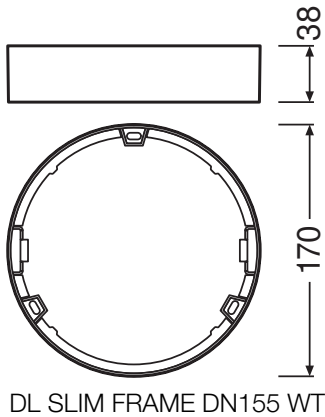

PRODUCT DATASHEET

DL SLIM FRAME DN 155 WT

DOWNLIGHT SLIM ROUND FRAME | Surface mounting frame, round shape

Areas of application

- General illumination
- Public areas
- Stairways
- Corridors
- Foyers
- Shops

Product benefits

- Cable entry on the side for electrical connection with low profil
- Easy installation thanks to included drilling template

Product features

- Low mounting depth
- Robust polycarbonate casing
- Mounting accessories included

TECHNICAL DATA

Dimensions & Weight

Diameter	170,0 mm
Height	38 mm
Product weight	50.00 g

Materials & Colors

Product color	White
---------------	-------

Application & Mounting

Mounting location	Ceiling / Wall
-------------------	----------------

LOGISTICAL DATA

Product code	Packaging unit (Pieces/Unit)	Dimensions (length x width x height)	Gross weight	Volume
4058075079175	Folding box 1	43 mm x 180 mm x 180 mm	101.00 g	1.39 dm ³
4058075079182	Shipping box 6	280 mm x 190 mm x 200 mm	794.00 g	10.64 dm ³