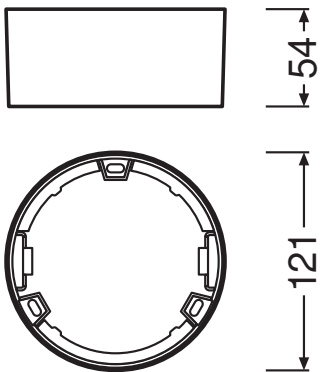

PRODUCT DATASHEET

DL SLIM FRAME DN 105 WT

DOWNLIGHT SLIM ROUND FRAME | Surface mounting frame, round shape

Areas of application

- General illumination
- Public areas
- Stairways
- Corridors
- Foyers
- Shops

Product benefits

- Cable entry on the side for electrical connection with low profil
- Easy installation thanks to included drilling template

Product features

- Low mounting depth
- Robust polycarbonate casing
- Mounting accessories included

TECHNICAL DATA

Dimensions & Weight

Diameter	121,0 mm
Height	54 mm
Product weight	36.00 g

DL SLIM FRAME DN105 WT

Materials & Colors

Product color	White
---------------	-------

Application & Mounting

Mounting location	Ceiling / Wall
-------------------	----------------

Tender texts	Document name
 Tender documents	DOWNLIGHT SLIM ROUND FRAME 105 WT-EN

LOGISTICAL DATA

Product code	Packaging unit (Pieces/Unit)	Dimensions (length x width x height)	Gross weight	Volume
4058075079151	Folding box 1	60 mm x 130 mm x 130 mm	84.00 g	1.01 dm ³
4058075079168	Shipping box 6	380 mm x 140 mm x 154 mm	624.00 g	8.19 dm ³