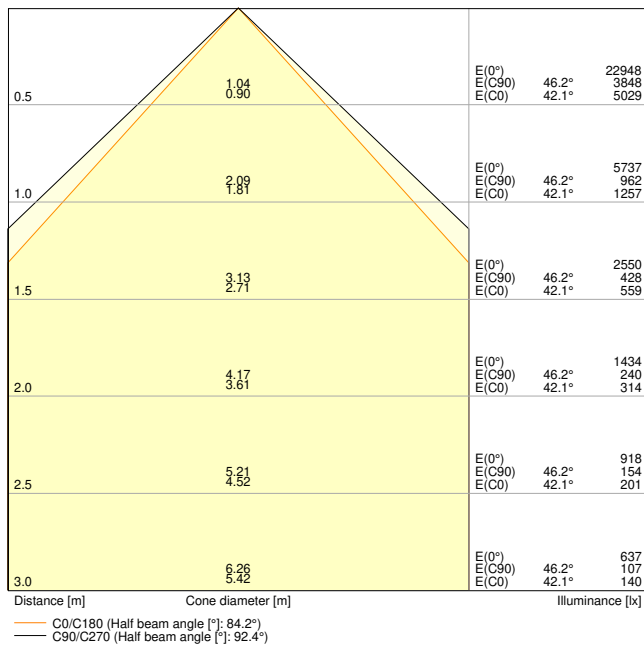

PRODUCT DATASHEET

LB FLEX 1200 BP COVER

LOW BAY FLEX BALL PROOF COVER | Ball proof cover for LOW BAY FLEX luminaires

Areas of application

- Sports halls
- Indoor sports facilities

Product benefits

- Easy installation with 6 included screws

Product features

- Ball-proof cover with increased physical robustness (according to DIN 18032-3 and DIN 57710-13)

TECHNICAL DATA

Photometrical data

LB FLEX BP 1200 P 42W 840 N

LB FLEX BP 1200 P 42W 840 N

Dimensions & Weight

Length	915 mm
Width	119.0 mm
Height	39 mm
Product weight	1245.00 g

LB FLEX 1200 BALL PROOF COVER

Materials & Colors

Product color	White
Body material	Steel

Application & Mounting

Mounting type	Surface
Mounting location	Luminaire

LOGISTICAL DATA

Product code	Packaging unit (Pieces/Unit)	Dimensions (length x width x height)	Gross weight	Volume
4099854177705	Folding box 1	923 mm x 137 mm x 25 mm	1420.00 g	3.16 dm ³
4099854177712	Shipping box 3	941 mm x 155 mm x 101 mm	4672.00 g	14.73 dm ³