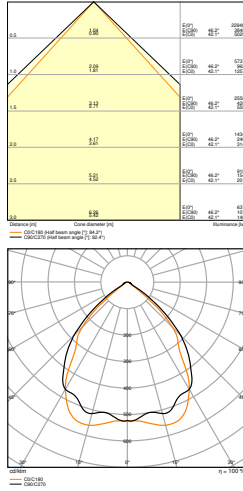

Product features

- Ball-proof cover with increased physical robustness (according to DIN 18032-3 and DIN 57710-13)

TECHNICAL DATA

Photometrical data

LB FLEX BP 1200 P 42W 840 N

LB FLEX BP 1200 P 42W 840 N

Dimensions & Weight

Length	915 mm
Width	119.0 mm
Height	39 mm
Product weight	1245.00 g

LB FLEX 1200 BALL PROOF COVER

Materials & Colors

Product color	White
Body material	Steel

Application & Mounting

Mounting type	Surface
Mounting location	Luminaire