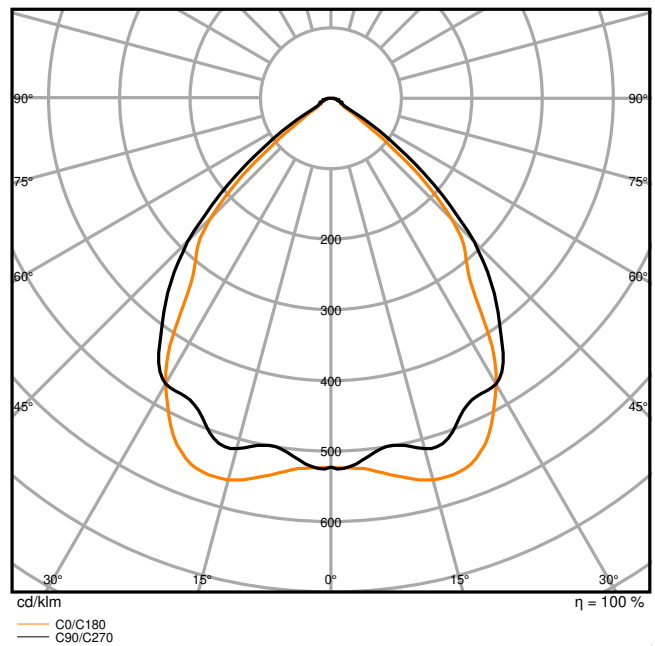

Product features

- Ball-proof cover with increased physical robustness (according to DIN 18032-3 and DIN 57710-13)

TECHNICAL DATA

Photometrical data

LB FLEX BP 1200 P 42W 840 N

LB FLEX BP 1200 P 42W 840 N

Dimensions & Weight

Length	915 mm
Width	119.0 mm
Height	39 mm
Product weight	1245.00 g

LB FLEX 1200 BALL PROOF COVER

Materials & Colors

Product color	White
Body material	Steel

Application & Mounting

Mounting type	Surface
Mounting location	Luminaire