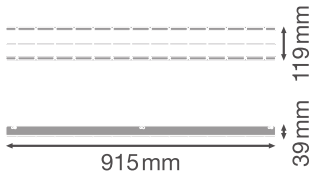

Product features

- Ball-proof cover with increased physical robustness (according to DIN 18032-3 and DIN 57710-13)

TECHNICAL DATA

Photometrical data

LB FLEX BP 1200 P 42W 840 N

LB FLEX BP 1200 P 42W 840 N

Dimensions & Weight

Length	915 mm
Width	119.0 mm
Height	39 mm
Product weight	1245.00 g

LB FLEX 1200 BALL PROOF COVER

Materials & Colors

Product color	White
Body material	Steel

Application & Mounting

Mounting type	Surface
Mounting location	Luminaire