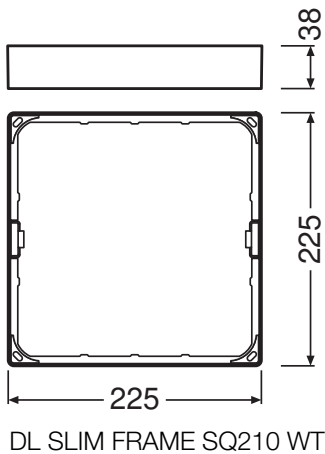

PRODUCT DATASHEET

DL SLIM FRAME SQ 210 WT

DOWNLIGHT SLIM SQUARE FRAME | Surface mounting frame, square shape

Areas of application

- General illumination
- Public areas
- Stairways
- Corridors
- Foyers
- Shops

Product benefits

- Cable entry on the side for electrical connection with low profil
- Easy installation thanks to included drilling template

Product features

- Low mounting depth
- Robust polycarbonate casing
- Mounting accessories included

TECHNICAL DATA

Dimensions & Weight

Length	225 mm
Width	225 mm
Height	38 mm
Product weight	90.00 g

Materials & Colors

Product color	White
---------------	-------

Application & Mounting

Mounting location	Ceiling / Wall
-------------------	----------------

LOGISTICAL DATA

Product code	Packaging unit (Pieces/Unit)	Dimensions (length x width x height)	Gross weight	Volume
4058075079434	Folding box 1	43 mm x 235 mm x 235 mm	179.00 g	2.37 dm ³
4058075079441	Shipping box 6	280 mm x 245 mm x 265 mm	1360.00 g	18.18 dm ³