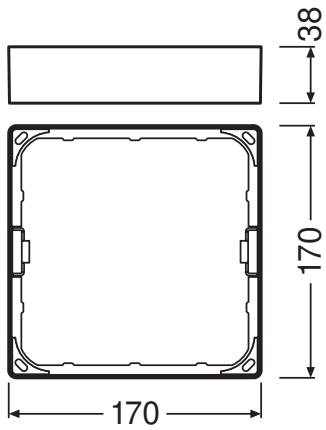

PRODUCT DATASHEET

DL SLIM FRAME SQ 155 WT

DOWNLIGHT SLIM SQUARE FRAME | Surface mounting frame, square shape

Areas of application

- General illumination
- Public areas
- Stairways
- Corridors
- Foyers
- Shops

Product benefits

- Cable entry on the side for electrical connection with low profil
- Easy installation thanks to included drilling template

Product features

- Low mounting depth
- Robust polycarbonate casing
- Mounting accessories included

TECHNICAL DATA

Dimensions & Weight

Length	170.0 mm
Width	170.0 mm
Height	38 mm
Product weight	68.00 g

DL SLIM FRAME SQ155 WT

Materials & Colors

Product color	White
---------------	-------

Application & Mounting

Tender texts	Document name
 Tender documents	DOWNLIGHT SLIM SQUARE FRAME 155 WT-EN

LOGISTICAL DATA

Product code	Packaging unit (Pieces/Unit)	Dimensions (length x width x height)	Gross weight	Volume
4058075079410	Folding box 1	43 mm x 180 mm x 180 mm	119.00 g	1.39 dm ³
4058075079427	Shipping box 6	280 mm x 190 mm x 200 mm	902.00 g	10.64 dm ³