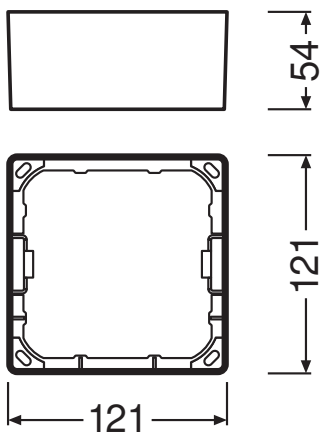

PRODUCT DATASHEET

DL SLIM FRAME SQ 105 WT

DOWNLIGHT SLIM SQUARE FRAME | Surface mounting frame, square shape

Areas of application

- General illumination
- Public areas
- Stairways
- Corridors
- Foyers
- Shops

Product benefits

- Cable entry on the side for electrical connection with low profil
- Easy installation thanks to included drilling template

Product features

- Low mounting depth
- Robust polycarbonate casing
- Mounting accessories included

TECHNICAL DATA

Dimensions & Weight

| | |
|----------------|----------|
| Length | 121.0 mm |
| Width | 121.0 mm |
| Height | 54 mm |
| Product weight | 48.00 g |

DL SLIM FRAME SQ 105 WT

Materials & Colors

| Tender texts | Document name |
|--|---------------------------------------|
|  Tender documents | DOWNLIGHT SLIM SQUARE FRAME 105 WT-EN |

LOGISTICAL DATA

| Product code | Packaging unit (Pieces/Unit) | Dimensions (length x width x height) | Gross weight | Volume |
|---------------|------------------------------|--------------------------------------|--------------|----------------------|
| 4058075079397 | Folding box 1 | 60 mm x 130 mm x 130 mm | 96.00 g | 1.01 dm ³ |
| 4058075079403 | Shipping box 6 | 380 mm x 140 mm x 154 mm | 696.00 g | 8.19 dm ³ |