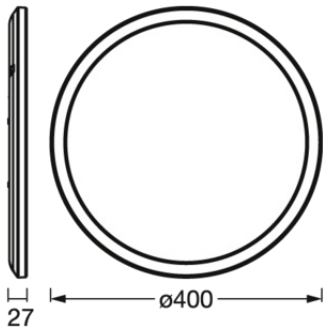

### Photometrical data

Luminous flux	1870 lm
Total luminous flux of contained light sources	2940 lm
Luminous efficacy	74 lm/W
Color temperature	2700...6500 K
Reference control setting of contained light source (Kelvin)	2700 K <sup>1)</sup>
Light color (designation)	Tunable White / RGB
Color rendering index Ra	$\geq$ 80
Standard deviation of color matching	$\leq$ 6 sdc <sub>m</sub>
Flickering metric (Pst LM)	-
Stroboscope effect metric (SVM)	-
Photobiological safety group acc. to EN62778	RG0
Photobiological safety group acc. to EN62471	RG0
Beam angle	110 °
UGR	< 25

### Dimensions & Weight

Diameter	400.00 mm
Height	27.00 mm

Product weight	1100.00 g
----------------	-----------

SMART ORBIS UL SLIM