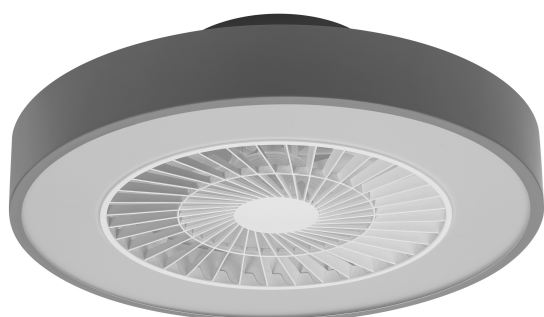

PRODUCT DATASHEET

SMART+ Wifi Ceiling Fan LED Cylinder 550mm + RC

Smart+ wifi ceiling fan | Smart Wifi Ceiling fans for various application areas, combining light and air ventilation

Areas of application

- Kitchens, living rooms, children's rooms or home offices
- For indoor use only

Product benefits

- Clean design, allows for an easy combination with various room styles
- Easy mounting

Product features

- Network protocol: WiFi
- Luminaire with integrated air ventilation
- Adjustable air speed
- Smart control for adjustable color temperature
- Controllable via LEDVANCE SMART+ App (with minimum Android 8.0 or iOS 14.0)
- Remote control included for network independent operation

1) Performing a reset will restore the default values set by the manufacturer

Dimensions & Weight

Length	602.00 mm
Width	600.00 mm
Height	216.00 mm
Product weight	4000.00 g

SMART WIFI CEILING FAN CYL
REM TWGR

Materials & Colors

Product color	Gray
Housing color	Gray
Body material	Acrylonitrile butadiene styrene (ABS)
Cover material	Polycarbonate (PC)
Mercury content	0.0 mg

Application & Mounting

Ambient temperature range	-20...+40 °C
Type of connection	Terminal
Type of protection	IP20
Dimmable	Yes
Type of dimming	WiFi
Mounting type	Surface
Mounting location	Ceiling
Application environment	Indoor
LED module replaceable	Not replaceable
With light source	Yes