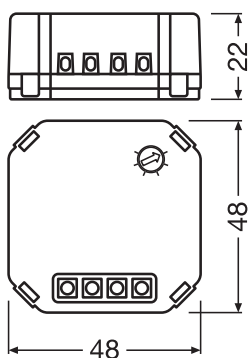

Productkenmerken

- Flush-mounted control unit for dimmable DALI drivers
- Up to 4 DALI PCU TW G2 can be connected in parallel to set up multiple control points
- Automatic synchronization between the control points
- Combinable with standard presence- and motion detectors with mains contact
- Behavior after power failure configurable
- Length of the DALI control cable: up to 300 m

TECHNISCHE GEGEVENS

ELEKTRISCHE GEGEVENS

Nominale vermogen	2,00 W
Nominale spanning	230 V
Type stroom	Wisselspanning/DC
Netfrequentie	50/60 Hz

AFMETINGEN & GEWICHT

Lengte	49,00 mm
Breedte	48,00 mm
Breedte (incl. ronde armaturen)	48.00 mm
Hoogte	22,00 mm
Hoogte (incl. cylin. armaturen)	22.00 mm
Product gewicht	49,4 g