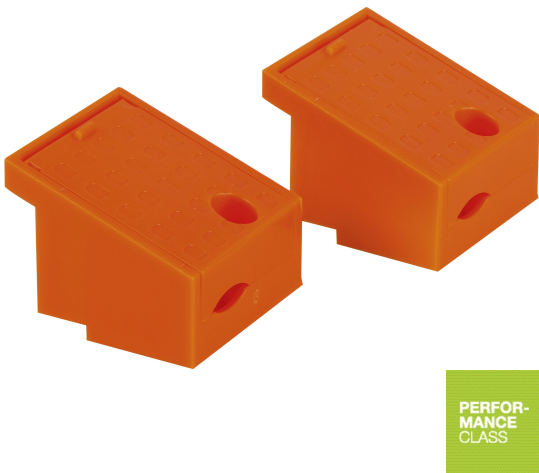

## DR AY DS-P-CLAMP DUO

LED DRIVER CABLE CLAMP | Driver kit toebehoren voor LED DRIVER DIP SWITCH / PHASE-CUT

---