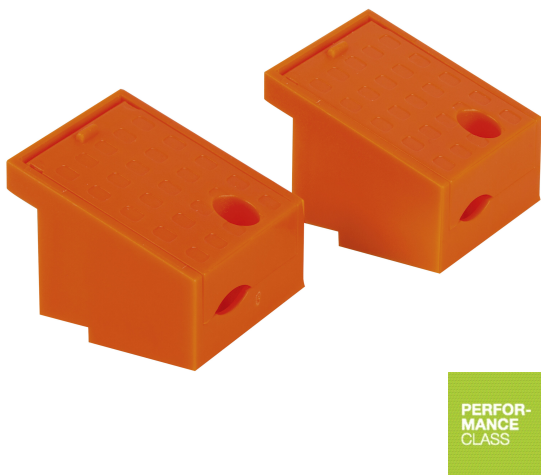

## DR AY DS-P-CLAMP DUO

LED DRIVER CABLE CLAMP | Driver accessories kit for LED DRIVER DIP SWITCH / PHASE-CUT

---

### Product features

- Easy to install and flexible cable clamps
- Separate cable clamps for primary and secondary side
- Pre-fixed, captive screws

TECHNICAL DATA

Dimensions & Weight

Length	35 mm
Width	35 mm
Height	24 mm
Product weight	9.00 g