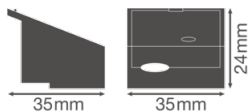

### Product features

- Easy to install and flexible cable clamps
- Separate cable clamps for primary and secondary side
- Pre-fixed, captive screws

TECHNICAL DATA

Dimensions & Weight

Length	35 mm
Width	35 mm
Height	24 mm
Product weight	9.00 g