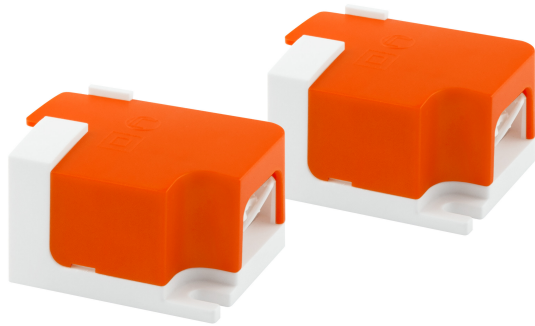

PRODUCT DATASHEET

DR AY ZB+DALI CLAMP DUO

LED DRIVER DALI Cable Clamp | Driver accessories kit for LED DRIVER DALI

TECHNICAL DATA

Dimensions & Weight

Width	76 mm
Height	32.0 mm
Product weight	26.8 g

Colors & materials

Product color	Orange/White
Body material	Plastic

Additional product data

Encapsulated	No
--------------	----

Certificates & Standards

Standards	Acc. to EN 61347-1 / Acc. to EN 61347-2-13 / Acc. to EN 55015 / Acc. to EN 61547 / Acc. to EN 61000-3-2 / Acc. to EN 62384
-----------	---

DOWNLOAD DATA

Documents and certificates	Document name
 Declarations of conformity	DR AY DALI-PFM CLAMP DUO

LOGISTICAL DATA

Product code	Packaging unit (Pieces/Unit)	Dimensions (length x width x height)	Gross weight	Volume
4058075483125	BAG 2			
4058075483132	Shipping box 20	181 mm x 141 mm x 110 mm	965.00 g	2.81 dm ³