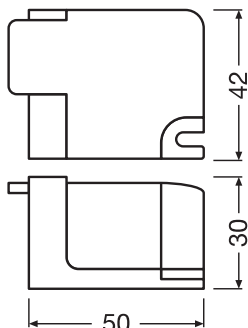

PRODUCT DATASHEET

DR AY ZB+DALI CLAMP DUO

LED DRIVER DALI Cable Clamp | Driver accessories kit for LED DRIVER DALI

TECHNICAL DATA

Dimensions & Weight

Width	76 mm
Height	32.0 mm
Product weight	26.8 g

Colors & materials

DOWNLOAD DATA

Documents and certificates	Document name
 Declarations of conformity	DR AY DALI-PFM CLAMP DUO

LOGISTICAL DATA

Product code	Packaging unit (Pieces/Unit)	Dimensions (length x width x height)	Gross weight	Volume
4058075483125	BAG 2			
4058075483132	Shipping box 20	181 mm x 141 mm x 110 mm	965.00 g	2.81 dm ³

The mentioned product code describes the smallest quantity unit which can be ordered. One shipping unit can contain one or more single products. When placing an order, for the quantity please enter single or multiples of a shipping unit.