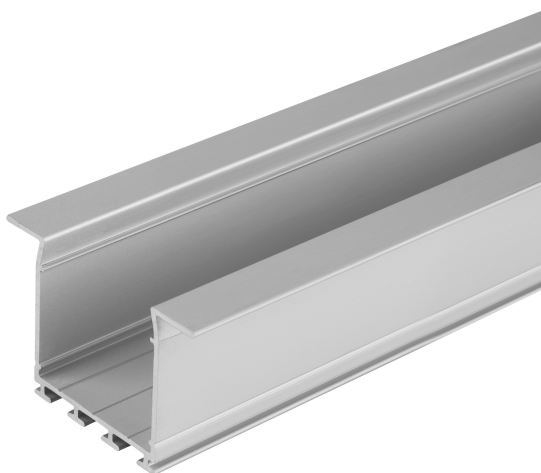

## LS AY -PW02/UW/39X26/14/1

Wide Profiles for LED Strips | Wide Profiles for LED Strips

---

### Product benefits

- Robust aluminum profile
- Quick and simple installation

### Dimensions & Weight

Length	1000 mm
Width	39.0 mm
Height	26.0 mm
Product weight	260.00 g