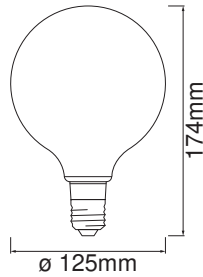

Photometrical data

Light color (designation)	Comfort warm white
Lumen main.fact.at end of nom.life time	0.93
Standard deviation of color matching	≤ 6 sdc _m
Nominal luminous flux	680 lm
Luminous flux	680 lm
Luminous efficacy	113 lm/W
Adjustable color temperature	2400 K
Color temperature	2400 K
Color rendering index Ra	80
Flickering metric (Pst LM)	<1.0
Stroboscope effect metric (SVM)	<0.4

LISO spectral power distribution
2700K CRI80 v1

Light technical data

Starting time	< 0.5 s
---------------	---------

Warm-up time (60 %)	· 0.50 s
---------------------	----------

Dimensions & Weight

Product weight	100.00 g
Diameter	125.00 mm
Maximum diameter	125 mm
Length	168.00 mm
Width	125.00 mm
Height	125.00 mm
Outer bulb [PICOS]	G125