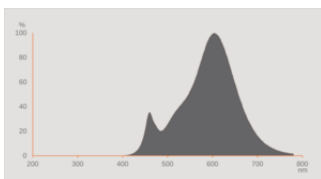

Photometrical data

Light color (designation)	Comfort warm white
Lumen main.fact.at end of nom.life time	0.93
Standard deviation of color matching	≤ 6 sdc _m
Nominal luminous flux	680 lm
Luminous flux	680 lm
Luminous efficacy	113 lm/W
Adjustable color temperature	2400 K
Color temperature	2400 K
Color rendering index Ra	80
Flickering metric (Pst LM)	<1.0
Stroboscope effect metric (SVM)	<0.4

LISO spectral power distribution
2700K CRI80 v1

Light technical data

Starting time	< 0.5 s
---------------	---------

Warm-up time (60 %)	· 0.50 s
---------------------	----------

Dimensions & Weight

Product weight	100.00 g
Diameter	125.00 mm
Maximum diameter	125 mm
Length	168.00 mm
Width	125.00 mm
Height	125.00 mm
Outer bulb [PICOS]	G125