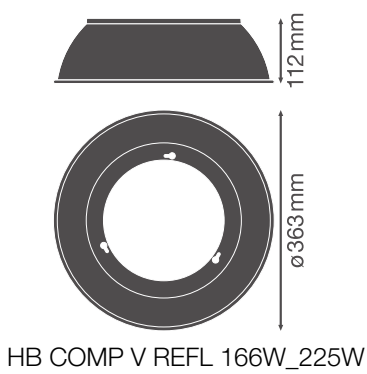

PRODUCT DATASHEET

HB COMP V REFL 166W 80DEG SI

HIGH BAY COMPACT REFLECTOR | Aluminum reflector for HIGHBAY COMPACT luminaires

Product features

- Beam angle: 80°
- High-quality aluminum reflector

TECHNICAL DATA

Photometrical data

Beam angle	80 °
------------	------

Dimensions & Weight

Diameter	363.00 mm
Height	112 mm
Product weight	394.00 g

Materials & Colors

Product color	Silver
Body material	Aluminum

DOWNLOAD DATA

Documents and certificates	Document name
 User Instruction	UI HIGHBAY COMPACT V

Tender texts	Document name
 Tender documents	HIGH BAY COMPACT REFLECTOR 166W 80DEG SI-EN

LOGISTICAL DATA

Product code	Packaging unit (Pieces/Unit)	Dimensions (length x width x height)	Gross weight	Volume
4058075715257	Shipping box 2	375 mm x 140 mm x 400 mm	1246.00 g	21.00 dm ³