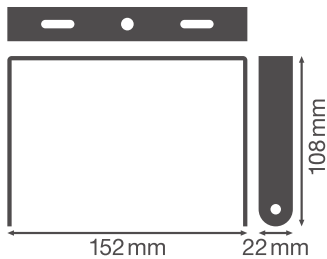

PRODUCT DATASHEET

HB COMP V BRACKET 133W

HIGH BAY COMPACT BRACKETS | Mounting accessory for HIGHBAY COMPACT luminaires

Product features

- Brackets made of black steel
- Adjustable swivel angle: $\pm 60^\circ$

TECHNICAL DATA

Dimensions & Weight

Length	152.0 mm
Width	22.0 mm
Height	108 mm
Product weight	95.00 g

HB COMP V BRACKET

Materials & Colors

Product color	Black
Body material	Steel

DOWNLOAD DATA

Documents and certificates	Document name
----------------------------	---------------

User Instruction

UI HIGHBAY COMPACT V

Tender texts	Document name
--------------	---------------

Tender documents

HIGH BAY COMPACT BRACKETS 133W-EN

LOGISTICAL DATA

Product code	Packaging unit (Pieces/Unit)	Dimensions (length x width x height)	Gross weight	Volume
4058075715295	Folding box 1	116 mm x 27 mm x 154 mm	118.00 g	0.48 dm ³
4058075715301	Shipping box 10	236 mm x 161 mm x 175 mm	1335.00 g	6.65 dm ³