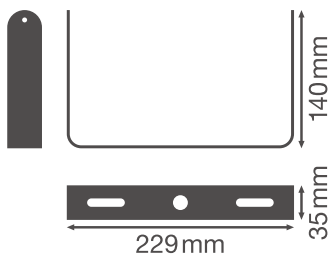

PRODUCT DATASHEET

HIGH BAY VALUE BRACKET 200 W

HIGH BAY VALUE BRACKET | Mounting accessory for HIGH BAY VALUE luminaires

Product features

- Brackets made of black steel
- Adjustable swivel angle: $\pm 60^\circ$

TECHNICAL DATA

Dimensions & Weight

Length	229.0 mm
Width	35.0 mm
Height	140.0 mm
Product weight	323.00 g

HIGHBAY VALUE BRACKET 200W

Materials & Colors

Product color	Black
---------------	-------

Certificates & Standards

Luminaire with limited surface temperature, "D sign"	No
--	----

DOWNLOAD DATA

Tender texts	Document name
 Tender documents	HIGH BAY VALUE BRACKET 200 W-EN

LOGISTICAL DATA

Product code	Packaging unit (Pieces/Unit)	Dimensions (length x width x height)	Gross weight	Volume
4058075423398	Folding box 1	146 mm x 41 mm x 237 mm	369.00 g	1.42 dm ³
4058075423404	Shipping box 5	218 mm x 153 mm x 247 mm	2027.00 g	8.24 dm ³