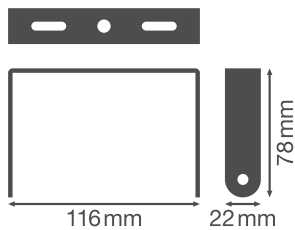

PRODUCT DATASHEET

HB COMP V BRACKET 83W

HIGH BAY COMPACT BRACKETS | Mounting accessory for HIGHBAY COMPACT luminaires

Product features

- Brackets made of black steel
- Adjustable swivel angle: $\pm 60^\circ$

TECHNICAL DATA

Dimensions & Weight

Length	116.0 mm
Width	22.0 mm
Height	78.0 mm
Product weight	68.00 g

HB COMP V BRACKET

Materials & Colors

Product color	Black
Body material	Steel

DOWNLOAD DATA

Documents and certificates	Document name
 User Instruction	UI HIGHBAY COMPACT V

Tender texts	Document name
 Tender documents	HIGH BAY COMPACT BRACKETS 83W-EN

LOGISTICAL DATA

Product code	Packaging unit (Pieces/Unit)	Dimensions (length x width x height)	Gross weight	Volume
4058075715271	Folding box 1	86 mm x 27 mm x 119 mm	83.00 g	0.28 dm ³
4058075715288	Shipping box 10	176 mm x 161 mm x 139 mm	946.00 g	3.94 dm ³