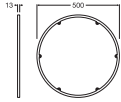

Product features

- Color: matt silver
- Metal sheet frame

TECHNICAL DATA

Dimensions & Weight

Diameter	500.00 mm
Height	13.00 mm
Product weight	120.00 g

SF FLAT 500 RD FRAME SI

Materials & Colors

Product color	Silver
Body material	Metal

LOGISTICAL DATA

Product code	Packaging unit (Pieces/Unit)	Dimensions (length x width x height)	Gross weight	Volume
4099854292972	Folding box 1	22 mm x 507 mm x 507 mm	291.00 g	5.66 dm ³
4099854292989	Shipping box 5	520 mm x 125 mm x 530 mm	2305.00 g	34.45 dm ³