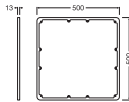

PRODUCT DATASHEET

SF FLAT 500 SQUARE FRAME SI

SURFACE FLAT FRAME | Decorative frame for SURFACE FLAT

Areas of application

- Exchange frame for SURFACE FLAT

Product benefits

- Design extension for a more decorative appearance
- Easy and quick installation

Product features

- Color: matt silver
- Metal sheet frame

TECHNICAL DATA

Dimensions & Weight

Length	500.00 mm
Width	500.00 mm
Height	13.00 mm
Product weight	162.00 g

SF FLAT 500 SQ FRAME SI

Materials & Colors

EQUIPMENT / ACCESSORIES

- Mounting screws included

LOGISTICAL DATA

Product code	Packaging unit (Pieces/Unit)	Dimensions (length x width x height)	Gross weight	Volume
4099854292958	Folding box 1	22 mm x 507 mm x 507 mm	333.00 g	5.66 dm ³
4099854292965	Shipping box 5	520 mm x 125 mm x 530 mm	2515.00 g	34.45 dm ³