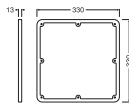

Product features

- Color: matt silver
- Metal sheet frame

TECHNICAL DATA

Dimensions & Weight

Length	300.00 mm
Width	300.00 mm
Height	13.00 mm
Product weight	104.00 g

SF FLAT 330 SQ FRAME SI

Materials & Colors

EQUIPMENT / ACCESSORIES

- Mounting screws included

LOGISTICAL DATA

Product code	Packaging unit (Pieces/Unit)	Dimensions (length x width x height)	Gross weight	Volume
4099854292910	Folding box 1	22 mm x 336 mm x 336 mm	235.00 g	2.48 dm ³
4099854292927	Shipping box 5	348 mm x 125 mm x 358 mm	1838.00 g	15.57 dm ³