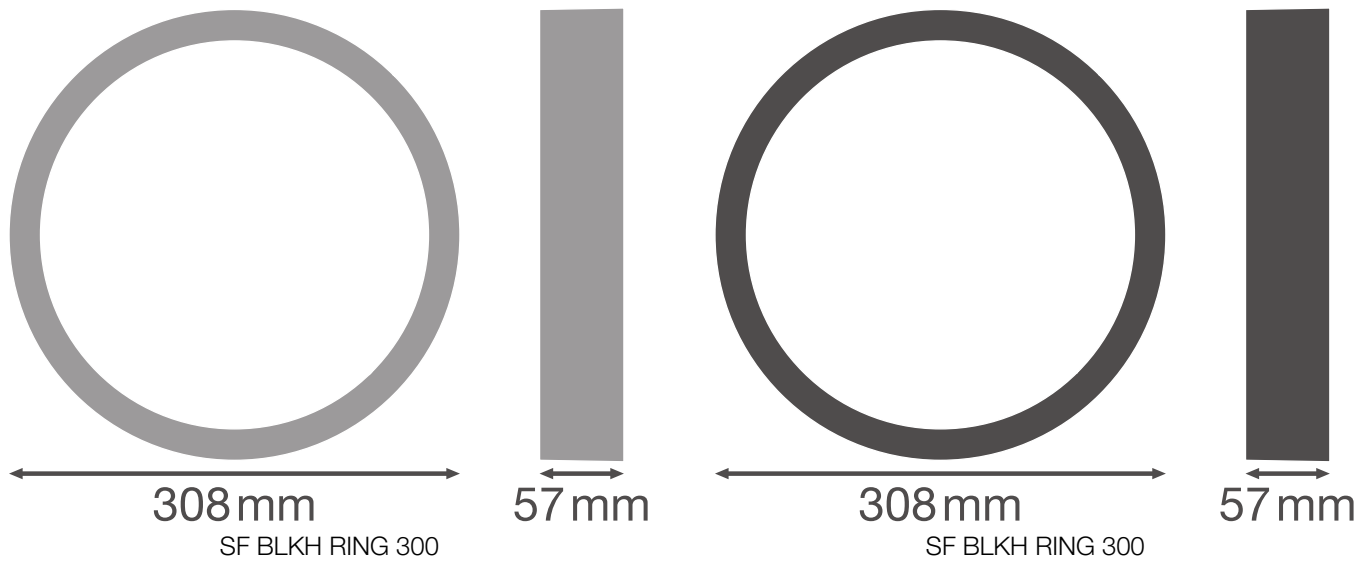

PRODUCT DATASHEET

SF BLKH RING 300 BK

SURFACE BULKHEAD RING | Attachable cover ring (IK10)

Product features

- Cover ring for Surface Bulkhead
- Available for 250 mm and 300 mm Bulkhead version
- Available in black and white color
- Impact resistance: IK10

TECHNICAL DATA

Dimensions & Weight

Diameter	308 mm
Height	57.0 mm
Product weight	280.00 g

Materials & Colors

Product color	Black
---------------	-------

Application & Mounting

Mounting location	Luminaire
-------------------	-----------

Certificates & Standards

Standards	CE
Luminaire with limited surface temperature, "D sign"	No

EQUIPMENT / ACCESSORIES

- Anti-theft screw included

DOWNLOAD DATA

Documents and certificates		Document name
	User Instruction	SURFACE BULKHEAD

LOGISTICAL DATA

Product code	Packaging unit (Pieces/Unit)	Dimensions (length x width x height)	Gross weight	Volume
4058075399396	Folding box 1	74 mm x 322 mm x 66 mm	385.00 g	1.57 dm ³
4058075399402	Shipping box 8	570 mm x 340 mm x 330 mm	3801.00 g	63.95 dm ³