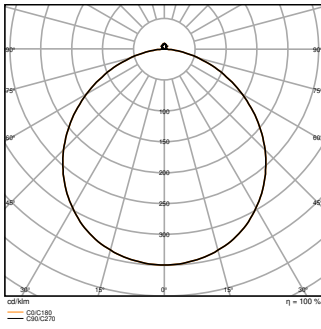

Product features

- Available in black / gold (like RAL790-5 / RAL260-M) and white (like RAL110-1) color
- Metal sheet frame

TECHNICAL DATA

Photometrical data

Beam angle	120 °
------------	-------

SF C 500 19W WHITE FRAME
1500lm

SF C 500 42W WHITE FRAME
3300lm

SF C 500 6W WHITE FRAME 500lm
DALI EM

Dimensions & Weight

Diameter	560 mm
Height	105.00 mm
Product weight	2400.00 g

SF CIRCULAR 500 FRAME

Materials & Colors

Product color	White
Body material	Steel