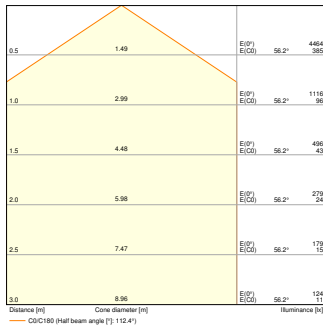

SF C 500 42W WHITE FRAME
3300lm