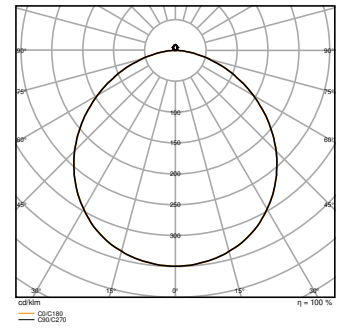

SF C 500 19W WHITE FRAME
1500lm