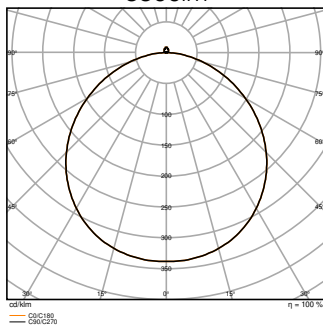

SF C 500 19W WHITE FRAME
1400lm