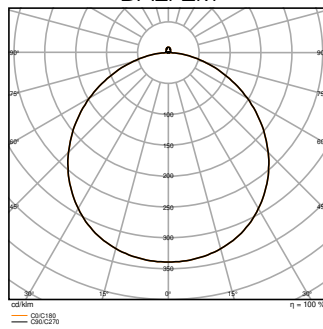

SF C 500 30W WHITE FRAME
2350lm