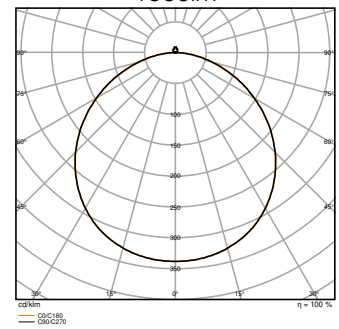

Product features

- Available in black / gold (like RAL790-5 / RAL260-M) and white (like RAL110-1) color
- Metal sheet frame

TECHNICAL DATA

Photometrical data

Beam angle	120 °
------------	-------

SF C 500 19W WHITE FRAME
1500lm

SF C 500 42W WHITE FRAME
3300lm

SF C 500 6W WHITE FRAME 500lm
DALI EM

Dimensions & Weight

Diameter	560 mm
Height	105.00 mm
Product weight	2400.00 g

SF CIRCULAR 500 FRAME

Materials & Colors

Product color	White
Body material	Steel