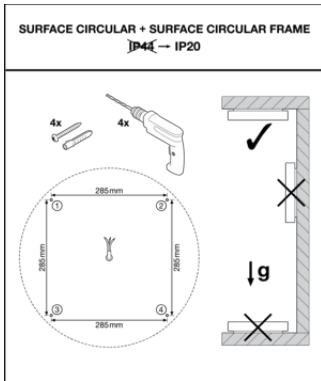

References / Links

– For Guarantee see www.ledvance.com/guarantee

DISCLAIMER

Subject to change without notice. Errors and omission excepted. Always make sure to use the most recent release.