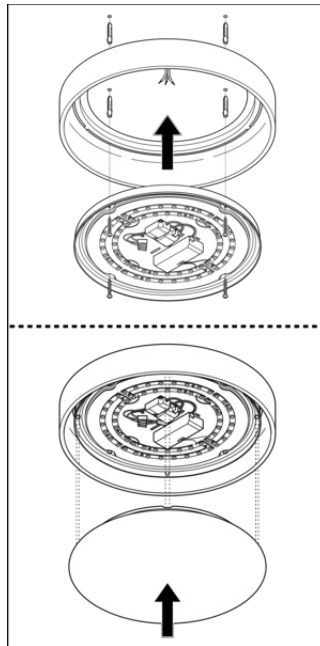

References / Links

– For Guarantee see www.ledvance.com/guarantee

DISCLAIMER

Subject to change without notice. Errors and omission excepted. Always make sure to use the most recent release.