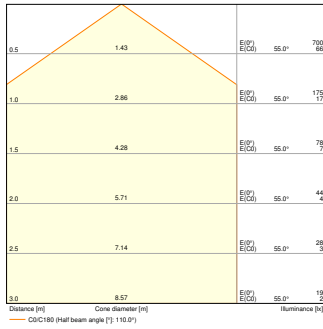

Product features

- Available in black / gold (like RAL790-5 / RAL260-M) and white (like RAL110-1) color
- Metal sheet frame

TECHNICAL DATA

Photometrical data

Beam angle	120 °
------------	-------

SF C 500 19W WHITE FRAME
1500lm