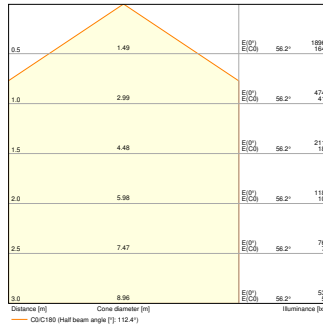

PRODUCT DATASHEET

SF CIRCULAR 500 FRAME WT

SURFACE CIRCULAR FRAME | Decorative frame for SURFACE CIRCULAR 500

Areas of application

- Extension for SURFACE CIRCULAR 500

Product benefits

- Design extension for a more decorative appearance
- Allows direct light as well as accentuated light to the ceiling
- Easy and quick installation

Product features

- Available in black / gold (like RAL790-5 / RAL260-M) and white (like RAL110-1) color
- Metal sheet frame

TECHNICAL DATA

Photometrical data

Beam angle	120 °
------------	-------

SF C 500 19W WHITE FRAME
1500lm

SF C 500 42W WHITE FRAME
3300lm

SF C 500 6W WHITE FRAME 500lm
DALI EM

Dimensions & Weight

Diameter	560 mm
Height	105.00 mm
Product weight	2400.00 g

SF CIRCULAR 500 FRAME

Materials & Colors

Product color	White
Body material	Steel