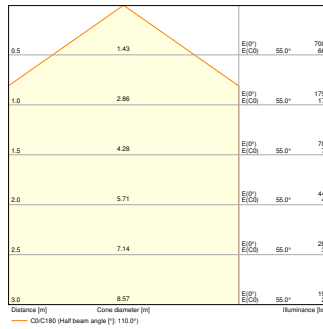

SF C 500 6W WHITE FRAME 500lm
DALI EM