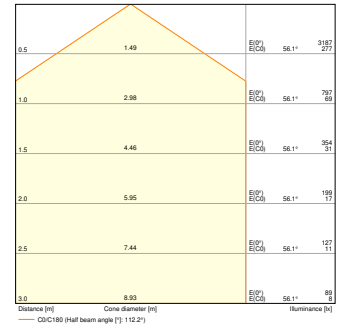

SF C 500 30W WHITE FRAME
2350lm