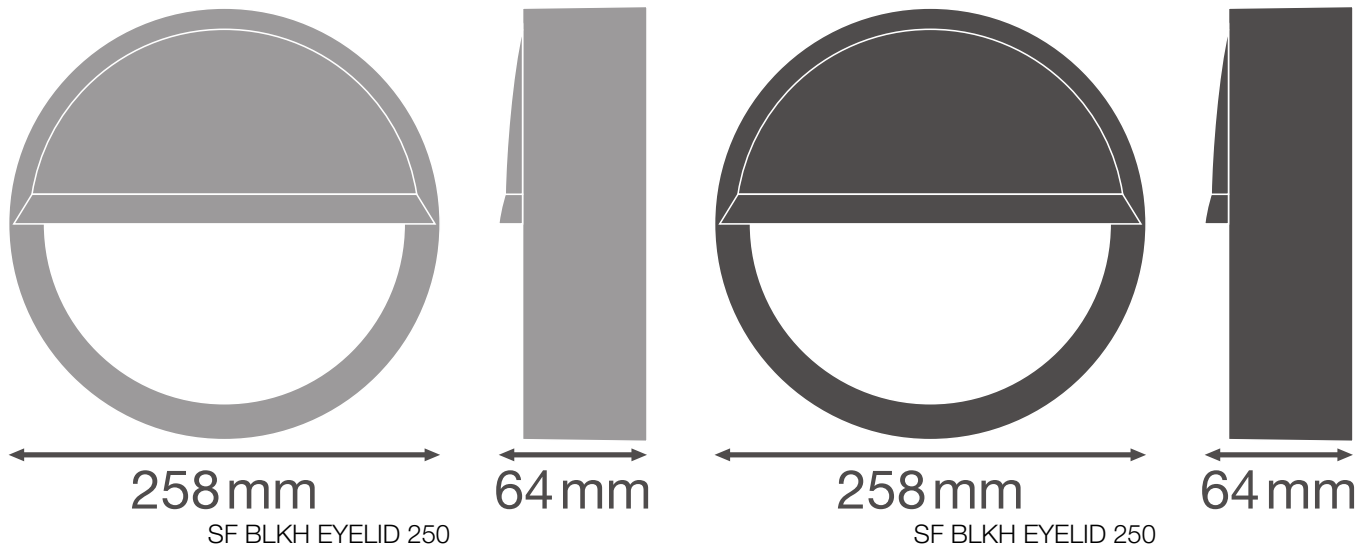

### Product features

- Eyelid ring for Surface Bulkhead
- Available for 250 mm and 300 mm Bulkhead version
- Available in black and white color
- Impact resistance: IK10

TECHNICAL DATA

Dimensions & Weight

Diameter	258 mm
Height	64.0 mm
Product weight	210.00 g

Materials & Colors

Product color	Black
Cover material	Polycarbonate (PC)

Application & Mounting

Mounting location	Luminaire
-------------------	-----------

## LOGISTICAL DATA

Product code	Packaging unit (Pieces/Unit)	Dimensions (length x width x height)	Gross weight	Volume
4058075375505	Folding box 1	74 mm x 272 mm x 262 mm	292.00 g	5.27 dm <sup>3</sup>
4058075375512	Shipping box 8	550 mm x 285 mm x 315 mm	2918.00 g	49.38 dm <sup>3</sup>