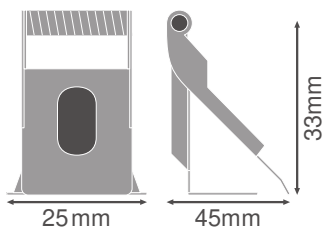

### Product benefits

- Fits for installation into plasterboard, wood and metal ceiling from 10 to 20 mm thickness

---

### Product features

- Ceiling thickness: 10 to 20 mm

TECHNICAL DATA

Dimensions & Weight

Length	25.0 mm
Width	45.0 mm
Height	33.0 mm
Product weight	25.00 g

PL RECESSED MOUNT CLIPS VAL  
4X

Materials & Colors

LOGISTICAL DATA

Product code	Packaging unit (Pieces/Unit)	Dimensions (length x width x height)	Gross weight	Volume
4058075409859	BAG 4	90 mm x 90 mm x 35 mm	402.00 g	0.28 dm <sup>3</sup>
4058075409866	Shipping box 16	154 mm x 104 mm x 108 mm	1669.00 g	1.73 dm <sup>3</sup>

Product code	Packaging unit (Pieces/Unit)	Dimensions (length x width x height)	Gross weight	Volume
4058075419001	Shipping box 96	322 mm x 322 mm x 130 mm	10359.00 g	13.48 dm <sup>3</sup>

The mentioned product code describes the smallest quantity unit which can be ordered. One shipping unit can contain one or more single products. When placing an order, for the quantity please enter single or multiples of a shipping unit.