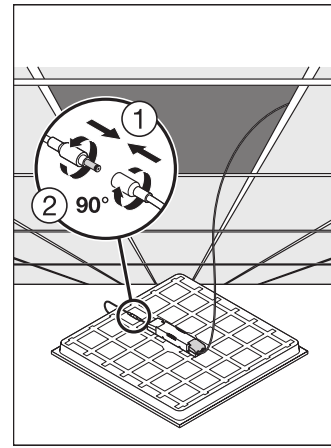

Referenties / Links

– Voor garantie zie www.benelux.ledvance.com/garantie

DISCLAIMER

Onder voorbehoud van verandering zonder kennisgeving. Fouten en drukfouten voorbehouden. Zorg ervoor dat u de meest recente versie gebruikt.