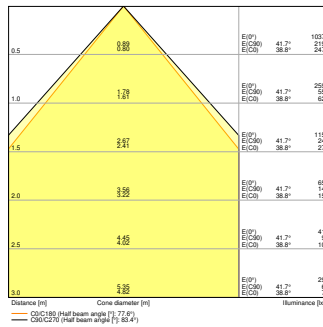

PL CMFT 625 P 28W 830 U19 DALIVR EM