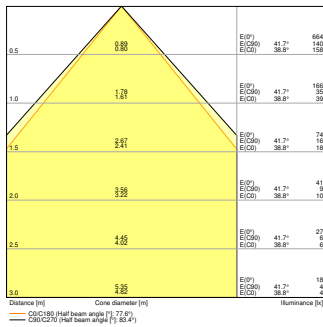

PL CMFT 625 P 28W 830 U19 DALIVR EM CONVERSION BOX