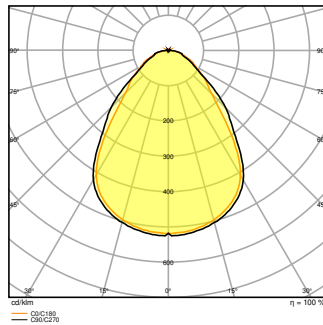

PL CMFT 625 P 28W 830 U19 DALIVR EM