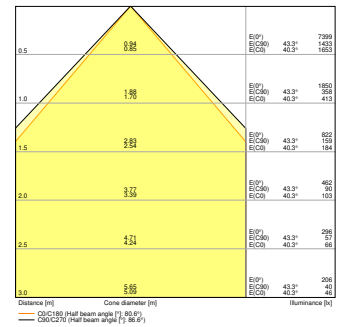

PL CMFT 625 P 28W 830 U19 DALIVR