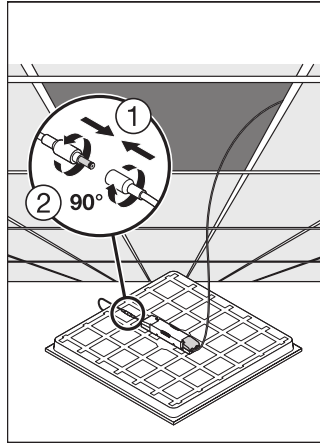

ADDITIONAL CATALOG INFORMATION

References / Links

– For Guarantee see www.ledvance.com/guarantee

DISCLAIMER

Subject to change without notice. Errors and omission excepted. Always make sure to use the most recent release.