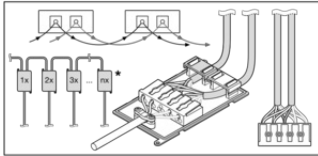

ADDITIONAL CATALOG INFORMATION

References / Links

– For Guarantee see www.ledvance.com/guarantee

DISCLAIMER

Subject to change without notice. Errors and omission excepted. Always make sure to use the most recent release.