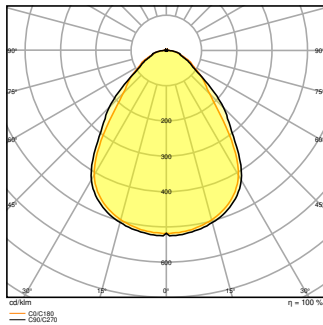

PL CMFT 625 P 28W 830 U19 DALIVR EM CONVERSION BOX