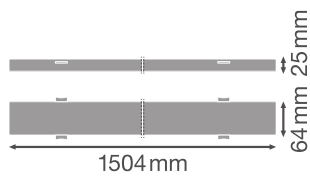

### Product features

- Cover for the mounting rail sections without mounted luminaire

---

**TECHNICAL DATA****Dimensions & Weight**

Length	1504.00 mm
Width	64.00 mm
Height	25.00 mm
Product weight	600.00 g

---

**LOGISTICAL DATA**

Product code	Packaging unit (Pieces/Unit)	Dimensions (length x width x height)	Gross weight	Volume
4099854317385	Folding box 1	93 mm x 1,540 mm x 69 mm	871.00 g	9.88 dm <sup>3</sup>
4099854317392	Shipping box 10	1,560 mm x 362 mm x 205 mm	11216.00 g	115.77 dm <sup>3</sup>