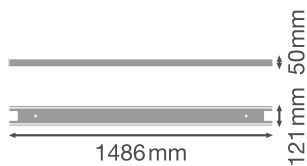

PRODUCT DATASHEET

TRUSYS FLEX T5 TRACK REFLECTOR VW

TruSys® FLEX T5 TRACK | Track rail insert for mounting of T5 LED tubes

Product benefits

- Simple installation

Product features

- 150 cm insert with T5 tube fitting holders and preinstalled wires
- Including optional side covers for luminaire inserts

TECHNICAL DATA

Electrical data

Protection class	I
------------------	---

Photometrical data

Beam angle	130 °
------------	-------

Dimensions & Weight

Length	1486 mm
Width	121 mm
Height	50 mm
Product weight	1280.00 g

TRUSYS FLEX T5 TRACK
REFLECTOR VW

Materials & Colors

Product color	White
Body material	Steel
Cover material	Steel

Application & Mounting

Type of protection	IP20
--------------------	------

Certificates & Standards