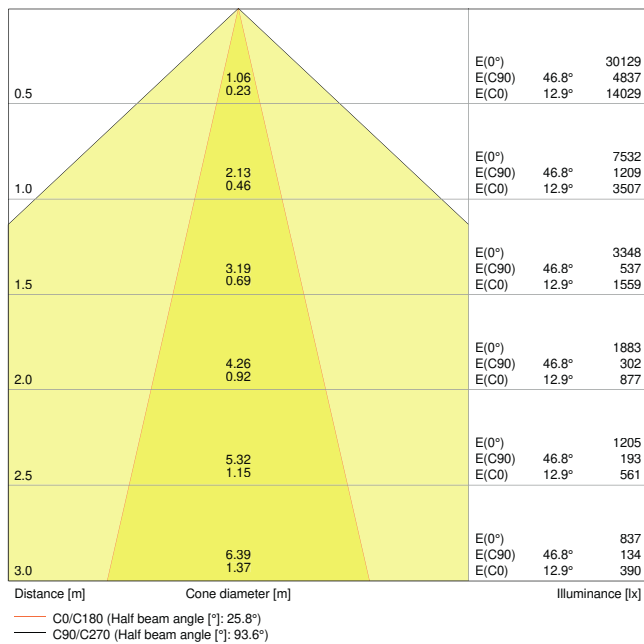

Product benefits

- Innovative optical design with a rod lense-technology over the entire length of the luminaire
- Internal holders prevent the luminaire from falling while being mounted
- Easy electrical and mechanical connection to the mounting rail via snap-in mounting
- Narrow-beam light distribution for application in rooms with high ceilings
- Clean look as mounting brackets are not visible when mounted
- Plug-and-play system allows easy installation
- High-value design
- Rows of up to 81 (On-Off) / 91 (DALI) luminaires and an overall length of 124 m (On-Off) / 151 m (DALI) possible
- Energy savings of up to 65 % compared to luminaires with 2 x 80 W T5 lamps
- Version with DALI ECG available

Product features

- Narrow beam angle: 25°
- Luminous efficacy: up to 135 lm/W
- Fixed energy taps for electrical connection
- High-quality aluminum casing
- Type of protection: IP20
- Follows the unified LEDVANCE design language (SCALE design)

TECHNICAL DATA

Electrical data

Nominal wattage	53.00 W
Nominal voltage	220...240 V
Mains frequency	0/50/60 Hz
Nominal current	250 mA
Inrush current	35 A
Inrush current time T_{h50}	170 μ s
Max. number of luminaires per miniature circuit breaker B16	21
Max. number of luminaires per miniature circuit breaker C10	21
Max. number of luminaires per miniature circuit breaker C16	35
Power factor λ	≥ 0.95
Total harmonic distortion	< 6.1 %
Protection class	I
Operating mode	Integrated LED driver

Photometrical data

Luminous flux	6200 lm
Luminous efficacy	115 lm/W
Color temperature	3000 K
Light color (designation)	Warm White
Color rendering index Ra	≥ 80
Standard deviation of color matching	≤ 3 sdc _m
Low flicker	Yes
Photobiological safety group acc. to EN62778	RG1
Photobiological safety group acc. to EN62471	RG1
Beam angle	25 °