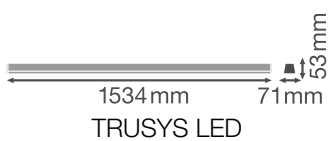

Product features

- Narrow beam angle: 25°
- Luminous efficacy: up to 135 lm/W
- Fixed energy taps for electrical connection
- High-quality aluminum casing
- Type of protection: IP20
- Follows the unified LEDVANCE design language (SCALE design)

Photometrical data

Luminous flux	6200 lm
Luminous efficacy	115 lm/W
Color temperature	3000 K
Light color (designation)	Warm White
Color rendering index Ra	≥ 80
Standard deviation of color matching	≤ 3 sdc _m
Low flicker	Yes
Photobiological safety group acc. to EN62778	RG1
Photobiological safety group acc. to EN62471	RG1
Beam angle	25 °

LEDVANCE TruSys LED DALI 53W 3000K NFL SI

LEDVANCE TruSys LED DALI 53W 3000K NFL SI

Dimensions & Weight

Length	1534.00 mm
Width	71.00 mm
Height	53.00 mm
Product weight	1800.00 g

Materials & Colors

Product color	Silver
Housing color	Silver
Body material	Aluminum
Cover material	Polymethylmethacrylate (PMMA)
Light emitting surface material	Polycarbonate (PC)