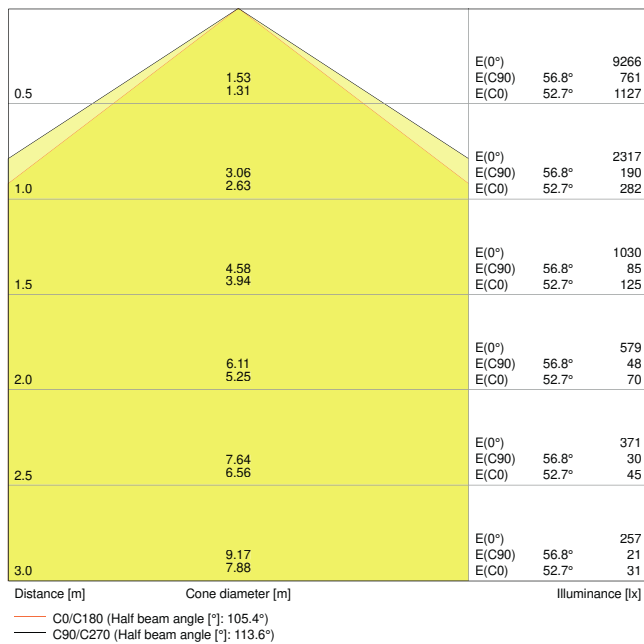

Product features

- Beam angle: 105°
- Luminous efficacy: up to 135 lm/W
- Fixed energy taps for electrical connection
- High-quality aluminum casing
- Type of protection: IP20
- Follows the unified LEDVANCE design language (SCALE design)

TECHNICAL DATA

Electrical data

Nominal wattage	53.00 W
Nominal voltage	220...240 V
Mains frequency	0/50/60 Hz
Nominal current	250 mA
Inrush current	35 A
Inrush current time T_{h50}	170 μ s
Max. number of luminaires per miniature circuit breaker B16	21
Max. number of luminaires per miniature circuit breaker C10	21
Max. number of luminaires per miniature circuit breaker C16	35
Power factor λ	≥ 0.95
Total harmonic distortion	< 6.1 %
Protection class	I
Operating mode	Integrated LED driver

Photometrical data

Luminous flux	6600 lm
Luminous efficacy	125 lm/W
Color temperature	3000 K
Light color (designation)	Warm White
Color rendering index Ra	≥ 80
Standard deviation of color matching	≤ 3 sdc _m
Low flicker	Yes
Photobiological safety group acc. to EN62778	RG1
Photobiological safety group acc. to EN62471	RG1
Beam angle	105 °