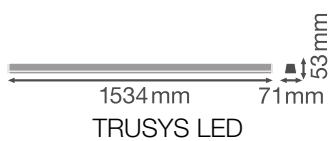

Dimensions & Weight

Length	1534.00 mm
Width	71.00 mm
Height	53.00 mm
Product weight	1800.00 g

Materials & Colors

Product color	Silver
Housing color	Silver
Body material	Aluminum
Cover material	Polymethylmethacrylate (PMMA)
Light emitting surface material	Polycarbonate (PC)