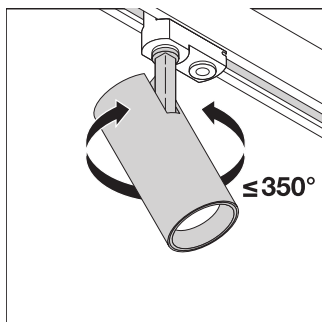

Aanbestedingsteksten	Naam document
Tender documenten	TRACKLIGHT SPOT D95 55W 55 W 3000 K 90RA NFL BK-NL

LOGISTIEKE GEGEVENS

Productcode	Verpakkingseenheid (stuks per verpakking)	Afmetingen (lengte x breedte x hoogte)	Brutogewicht	Volume
4058075113640	Vouwdoos 1	120 mm x 120 mm x 330 mm	1625.00 g	4.75 dm³
4058075113657	Verzenddoos 4	495 mm x 130 mm x 340 mm	6977.00 g	21.88 dm³

De genoemde productcodes beschrijven de kleinste hoeveelheid die besteld kan worden. Eén verzendenheid kan bestaan uit één of meer afzonderlijke producten. Bij het plaatsen van een order enkele of veelvoud van de verpakkingseenheid invoeren.

AANVULLENDE CATALOGUSINFORMATIE

Referenties / Links

– Voor garantie zie www.benelux.ledvance.com/garantie

DISCLAIMER

Onder voorbehoud van verandering zonder kennisgeving. Fouten en drukfouten voorbehouden. Zorg ervoor dat u de meest recente versie gebruikt.