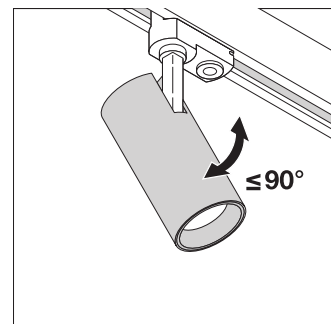

Aanbestedingsteksten	Naam document
Tender documenten	TRACKLIGHT SPOT D95 55W 55 W 3000 K 90RA NFL BK-NL

LOGISTIEKE GEGEVENS

Productcode	Verpakkingseenheid (stuks per verpakking)	Afmetingen (lengte x breedte x hoogte)	Brutogewicht	Volume
4058075113640	Vouwdoos 1	120 mm x 120 mm x 330 mm	1625.00 g	4.75 dm³
4058075113657	Verzenddoos 4	495 mm x 130 mm x 340 mm	6977.00 g	21.88 dm³

De genoemde productcodes beschrijven de kleinste hoeveelheid die besteld kan worden. Eén verzendenheid kan bestaan uit één of meer afzonderlijke producten. Bij het plaatsen van een order enkele of veelvoud van de verpakkingseenheid invoeren.

AANVULLENDE CATALOGUSINFORMATIE

Referenties / Links

– Voor garantie zie www.benelux.ledvance.com/garantie

DISCLAIMER

Onder voorbehoud van verandering zonder kennisgeving. Fouten en drukfouten voorbehouden. Zorg ervoor dat u de meest recente versie gebruikt.