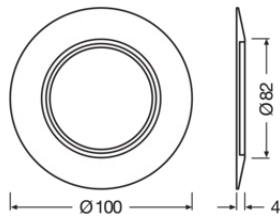

### Dimensions & Weight

Diameter	100 mm
Height	4 mm
Product weight	50.00 g

SP RING D100