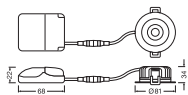

Photometrical data

Luminous flux	510 lm / 400 lm
Luminous efficacy	85 lm/W
Color temperature	3000 K
Light color (designation)	Warm white
Color rendering index Ra	90
Standard deviation of color matching	≤ 3 sdc _m
Low flicker	Yes
Photobiological safety group acc. to EN62778	RG1
Beam angle	36 °

SP AIR FIX P 6W 930 PS DIM IP65 BK

SP AIR FIX P 6W 930 PS DIM IP65 BK

Dimensions & Weight

Diameter	81.00 mm
Height	34.00 mm
Product weight	185.00 g

SP AIR FIX P 6W PS DIM IP65

Materials & Colors

Product color	Black
Housing color	Black
Body material	Aluminum
Cover material	Polymethylmethacrylate (PMMA)
Light emitting surface material	PMMA
Glow Wire Test according to IEC 60695-2-12	650 °C

Control gear

Output current	135 mA
ECG - Output ripple current	< 5 %
ECG - Length	68.00 mm
ECG - Width	55,0 mm
ECG - Height	22,0 mm

Certificates & Standards

Standards	CE / CB / ENEC / TÜV SÜD / UKCA / EAC / EPD
Luminaire with limited surface temperature, "D sign"	No