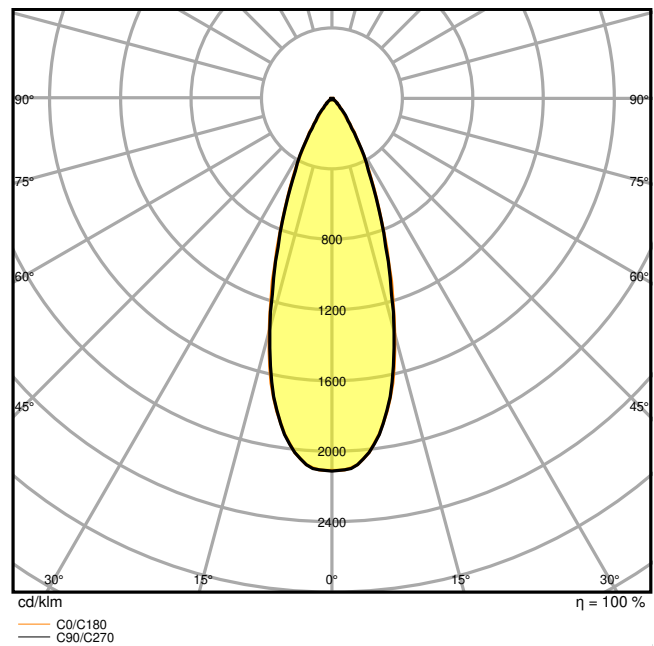

SP AIR FIX P 6W 930 PS DIM IP65 BK

Dimensions & Weight

Diameter	81.00 mm
Height	34.00 mm
Product weight	185.00 g

Materials & Colors

Product color	Black
Housing color	Black
Body material	Aluminum
Cover material	Polymethylmethacrylate (PMMA)
Light emitting surface material	PMMA
Glow Wire Test according to IEC 60695-2-12	650 °C