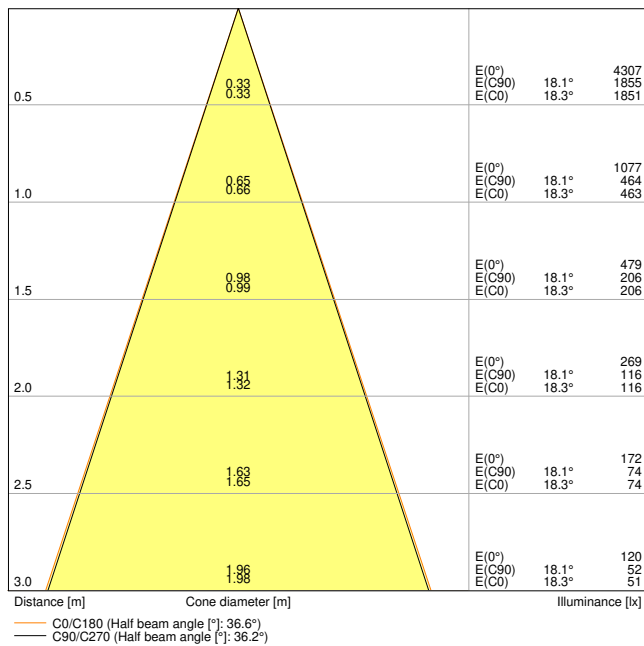

Photometrical data

Luminous flux	510 lm / 400 lm
Luminous efficacy	85 lm/W
Color temperature	3000 K
Light color (designation)	Warm white
Color rendering index Ra	90
Standard deviation of color matching	≤ 3 sdc _m
Low flicker	Yes
Photobiological safety group acc. to EN62778	RG1
Beam angle	36 °

Control gear

Output current	135 mA
ECG - Output ripple current	< 5 %
ECG - Length	68.00 mm
ECG - Width	55,0 mm
ECG - Height	22,0 mm

Certificates & Standards

Standards	CE / CB / ENEC / TÜV SÜD / UKCA / EAC / EPD
Luminaire with limited surface temperature, "D sign"	No