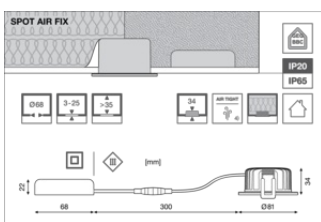

Photometric and lighting design files		Document name
	ULD file (DIALux)	SP AIR FIX P 6W 930 PS DIM
	ROLF file (RELUX)	SP AIR FIX P 6W 930 PS DIM
	UGR file (UGR table)	SP AIR FIX P 6W 930 PS DIM IP65 BK
	LDC typ cone	SP AIR FIX P 6W 930 PS DIM IP65 BK
	LDC typ polar	SP AIR FIX P 6W 930 PS DIM IP65 BK
CAD/BIM files		Document name
	BIM_Revit_3D	SP AIR FIX 6W G2
	CAD_STEP_3D	SP AIR FIX
Tender texts		Document name
	Tender documents	SPOT AIR FIX 6W 930 PS DIM IP65 BK-EN

LOGISTICAL DATA

Product code	Packaging unit (Pieces/Unit)	Dimensions (length x width x height)	Gross weight	Volume
4058075799967	Folding box 1	100 mm x 105 mm x 85 mm	355.00 g	0.89 dm³
4058075799974	Shipping box 20	562 mm x 230 mm x 195 mm	8270.00 g	25.21 dm³

The mentioned product code describes the smallest quantity unit which can be ordered. One shipping unit can contain one or more single products. When placing an order, for the quantity please enter single or multiples of a shipping unit.

ADDITIONAL CATALOG INFORMATION

	SP AIR FIX	SP AIR ADJUST	ON 1 2	ON 1 2	ON 1 2	ON 1 2
✓	✓	✓	✗	✗	✗	✗
✓	✓	✗	✗	✗	✗	✗
Current (CC)	85 mA	140 mA	180 mA	140 mA		
Power	4 W	6 W	8 W	6 W		
% rated lumen FIX	80 %	100 %	130 %	100 %		
% rated lumen ADJ	100 %	130 %	200 %	130 %