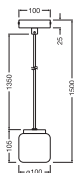

TECHNICAL DATA

Electrical data

Nominal voltage	220...240 V
Mains frequency	50...60 Hz
Protection class	II
Operating mode	Mains voltage

Dimensions & Weight

Diameter	100.00 mm
Height	1500.00 mm
Product weight	1400.00 g

DOWNLOAD DATA

Documents and certificates	Document name
 User Instruction	DECOR TERRAZZO BALL PEND 1XGU10
 Legal information	DECOR

LOGISTICAL DATA

Product code	Packaging unit (Pieces/Unit)	Dimensions (length x width x height)	Gross weight	Volume
4058075841703	Folding box 1	172 mm x 172 mm x 223 mm	1562.00 g	6.60 dm ³
4058075841710	Shipping box 4	367 mm x 367 mm x 250 mm	6952.00 g	33.67 dm ³