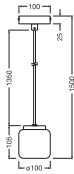

### Dimensions & Weight

Diameter	100.00 mm
Height	1500.00 mm
Product weight	1400.00 g

DECOR TERRAZZO BALL PEND  
1XGU10 WT