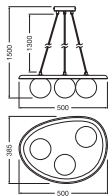

Product features

- Housing material: metal and plaster
- Textile cable

TECHNICAL DATA

Electrical data

Nominal voltage	220...240 V
Mains frequency	50...60 Hz
Protection class	I
Operating mode	Mains voltage

Dimensions & Weight

Length	500.00 mm
Width	385.00 mm
Height	1500.00 mm
Product weight	3700.00 g

DECOR PLASTER NEST PEND
3XG9 WT

Materials & Colors

Product color	White
Housing color	White
Body material	Plaster
Cover material	Glass