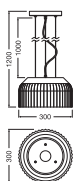

Product features

- Housing material: metal and plaster
- Textile cable

TECHNICAL DATA

Electrical data

Nominal voltage	220...240 V
Mains frequency	50...60 Hz
Protection class	I
Operating mode	Mains voltage

Dimensions & Weight

Diameter	300.00 mm
Height	1200.00 mm
Product weight	2900.00 g

DECOR PLASTER ROUTES PEND
300 2XE27

Materials & Colors

Product color	White
Housing color	White
Body material	Plaster
Glow Wire Test according to IEC 60695-2-12	650 °C