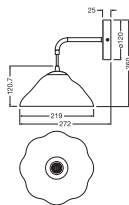

### Dimensions & Weight

Length	219.00 mm
Width	272.00 mm
Height	260.00 mm
Product weight	365.00 g

DECOR LOTUS LEAF WALL E14  
WT