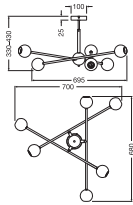

Product features

- Housing material: metal
- Textile cable

TECHNICAL DATA

Electrical data

Nominal voltage	220...240 V
Protection class	II
Operating mode	Mains voltage

Dimensions & Weight

Length	700.00 mm
Width	680.00 mm
Height	430.00 mm
Product weight	1745.00 g

DECOR BUBBLE PENDANT 6XE27

Materials & Colors

Product color	Multi color
Housing color	Multi color
Body material	Steel
Glow Wire Test according to IEC 60695-2-12	650 °C

Application & Mounting

Ambient temperature range	-20...+40 °C
Temperature range at storage	-20...+80 °C
Type of connection	Terminal, 2-Pole (L, N)
Type of protection	IP20
Dimmable	No
Mounting type	Suspended
Application environment	Indoor
With light source	No

DOWNLOAD DATA

Documents and certificates	Document name
 User Instruction	Decor Bubble Pendant and ceiling
 Legal information	DECOR DRUMS/PLISSE/STRAW/BUBBLE

LOGISTICAL DATA

Product code	Packaging unit (Pieces/Unit)	Dimensions (length x width x height)	Gross weight	Volume
4058075838901	Folding box 1	287 mm x 317 mm x 743 mm	2426.00 g	67.60 dm ³
4058075838918	Shipping box 2	595 mm x 330 mm x 760 mm	6459.00 g	149.23 dm ³