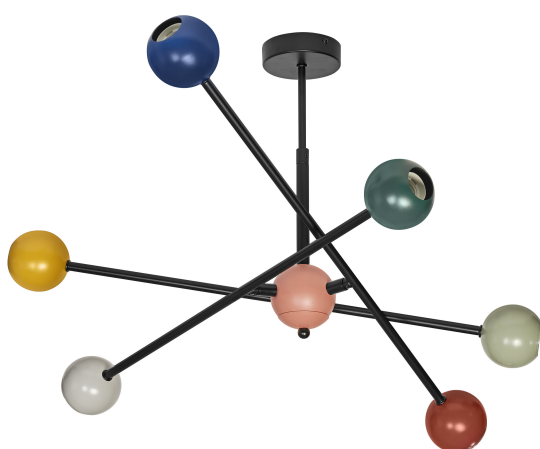

PRODUCT DATASHEET

Decor Bubble Pendant 6XE27 Multicolor

Decor Bubble | Decorative luminaires made of colourful metal with E27 socket

Areas of application

- Indoor applications
- Corridors, entrance areas, stairwells, living rooms, basements

Product benefits

- Contrasting color tones
- Design enables the lamp to be the luminaire highlight
- Different types of luminaires with the same design language maintain a consistent style at home
- Inline-switch for table and floor luminaire
- Sustainable solution thanks to exchangeable light sources
- Easy mounting

Product features

- Housing material: metal
- Textile cable

TECHNICAL DATA

Electrical data

Nominal voltage	220...240 V
Protection class	II
Operating mode	Mains voltage

Dimensions & Weight

Length	700.00 mm
Width	680.00 mm
Height	430.00 mm
Product weight	1745.00 g

DECOR BUBBLE PENDANT 6XE27

Materials & Colors

Product color	Multi color
Housing color	Multi color
Body material	Steel
Glow Wire Test according to IEC 60695-2-12	650 °C

Application & Mounting

Ambient temperature range	-20...+40 °C
Temperature range at storage	-20...+80 °C
Type of connection	Terminal, 2-Pole (L, N)
Type of protection	IP20
Dimmable	No
Mounting type	Suspended
Application environment	Indoor
With light source	No