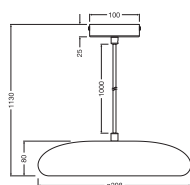

Product features

- Housing material: metal and plaster
- Textile cable

TECHNICAL DATA

Electrical data

Nominal voltage	220...240 V
Mains frequency	50...60 Hz
Protection class	II
Operating mode	Mains voltage

Dimensions & Weight

Diameter	298.00 mm
Height	1130.00 mm
Product weight	1970.00 g

DECOR PLASTER PURE PEND 300
E27 WT

Materials & Colors

Product color	White
Housing color	White
Body material	Plaster Steel
Glow Wire Test according to IEC 60695-2-12	650 °C

DOWNLOAD DATA

Documents and certificates	Document name
 User Instruction	DECOR PLASTER PENDANT E27 WT

LOGISTICAL DATA

Product code	Packaging unit (Pieces/Unit)	Dimensions (length x width x height)	Gross weight	Volume
4058075838482	Folding box 1	152 mm x 372 mm x 373 mm	2404.00 g	21.09 dm ³
4058075838499	Shipping box 4	625 mm x 385 mm x 395 mm	10864.00 g	95.05 dm ³