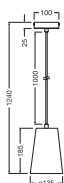

Product features

- Housing material: metal and plaster
- Textile cable

TECHNICAL DATA

Electrical data

Nominal voltage	220...240 V
Mains frequency	50...60 Hz
Protection class	II
Operating mode	Mains voltage

Dimensions & Weight

Diameter	135.00 mm
Height	1240.00 mm
Product weight	1630.00 g

DECOR PLASTER CONE PEND
E27 WT

Materials & Colors

Product color	White
Housing color	White
Body material	Plaster Steel
Glow Wire Test according to IEC 60695-2-12	650 °C

DOWNLOAD DATA

Documents and certificates	Document name
 User Instruction	DECOR PLASTER PENDANT E27 WT

LOGISTICAL DATA

Product code	Packaging unit (Pieces/Unit)	Dimensions (length x width x height)	Gross weight	Volume
4058075838444	Folding box 1	192 mm x 192 mm x 273 mm	1840.00 g	10.06 dm ³
4058075838451	Shipping box 4	405 mm x 405 mm x 295 mm	8217.00 g	48.39 dm ³