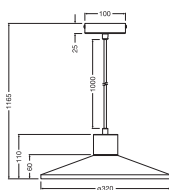

Dimensions & Weight

Diameter	320.00 mm
Height	1165.00 mm
Product weight	1760.00 g

DECOR CONCRETE WOOD PEND
320 E27DG

Materials & Colors

Product color	Dark grey Wood decor
Housing color	Dark grey Wood decor
Body material	Concrete Steel Wood
Glow Wire Test according to IEC 60695-2-12	650 °C

DOWNLOAD DATA

Documents and certificates	Document name
 User Instruction	DECOR CONCRETE PENDANT E27 DG

LOGISTICAL DATA

Product code	Packaging unit (Pieces/Unit)	Dimensions (length x width x height)	Gross weight	Volume
4058075838321	Folding box 1	112 mm x 382 mm x 383 mm	2044.00 g	16.39 dm ³
4058075838338	Shipping box 4	465 mm x 395 mm x 405 mm	9265.00 g	74.39 dm ³