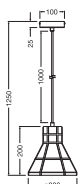

Product features

- Housing material: metal and concrete
- Textile cable

TECHNICAL DATA

Electrical data

Nominal voltage	220...240 V
Mains frequency	50...60 Hz
Protection class	II
Operating mode	Mains voltage

Dimensions & Weight

Diameter	200.00 mm
Height	1250.00 mm
Product weight	1480.00 g

DECOR CONCRETE BIM
PENDANT E27 DG

Materials & Colors

Product color	Dark gray
Housing color	Dark gray
Body material	Concrete Steel
Glow Wire Test according to IEC 60695-2-12	650 °C

DOWNLOAD DATA

Documents and certificates	Document name
 User Instruction	DECOR CONCRETE PENDANT E27 DG

LOGISTICAL DATA

Product code	Packaging unit (Pieces/Unit)	Dimensions (length x width x height)	Gross weight	Volume
4058075838307	Folding box 1	262 mm x 262 mm x 263 mm	1788.00 g	18.05 dm ³
4058075838314	Shipping box 4	545 mm x 275 mm x 545 mm	8241.00 g	81.68 dm ³