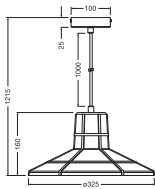

Dimensions & Weight

Diameter	325.00 mm
Height	1215.00 mm
Product weight	1305.00 g

DECOR CONCRETE SALA
PENDANT E27 DG

Materials & Colors

Product color	Dark gray
Housing color	Dark gray
Body material	Concrete Steel
Glow Wire Test according to IEC 60695-2-12	650 °C

DOWNLOAD DATA

Documents and certificates	Document name
 User Instruction	DECOR CONCRETE PENDANT E27 DG

LOGISTICAL DATA

Product code	Packaging unit (Pieces/Unit)	Dimensions (length x width x height)	Gross weight	Volume
4058075838284	Folding box 1	232 mm x 382 mm x 383 mm	1726.00 g	33.94 dm ³
4058075838291	Shipping box 4	485 mm x 395 mm x 785 mm	8558.00 g	150.39 dm ³