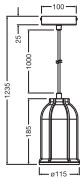

Product features

- Housing material: metal and concrete
- Textile cable

TECHNICAL DATA

Electrical data

Nominal voltage	220...240 V
Mains frequency	50...60 Hz
Protection class	II
Operating mode	Mains voltage

Dimensions & Weight

Diameter	115.00 mm
Height	1235.00 mm
Product weight	1110.00 g

DECOR CONCRETE SIM PENDANT
E27 DG

Materials & Colors

Product color	Dark gray
Housing color	Dark gray
Body material	Concrete Steel
Glow Wire Test according to IEC 60695-2-12	650 °C

DOWNLOAD DATA

Documents and certificates	Document name
 User Instruction	DECOR CONCRETE PENDANT E27 DG

LOGISTICAL DATA

Product code	Packaging unit (Pieces/Unit)	Dimensions (length x width x height)	Gross weight	Volume
4058075838260	Folding box 1	182 mm x 182 mm x 268 mm	1303.00 g	8.88 dm ³
4058075838277	Shipping box 4	385 mm x 385 mm x 290 mm	5993.00 g	42.99 dm ³