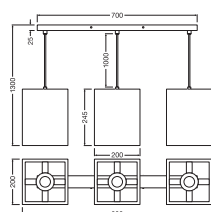

Length	830.00 mm
Width	200.00 mm
Height	1300.00 mm
Product weight	1990.00 g

DECOR CARDBOARD SQUARE
PEND 3XE27

Materials & Colors

Product color	Brown
Housing color	Brown
Body material	Cardboard Steel
Glow Wire Test according to IEC 60695-2-12	650 °C

DOWNLOAD DATA

Documents and certificates	Document name
 User Instruction	UI DECOR CARDBOARD PENDANT 3XE27

LOGISTICAL DATA

Product code	Packaging unit (Pieces/Unit)	Dimensions (length x width x height)	Gross weight	Volume
4058075837386	Folding box 1	212 mm x 267 mm x 743 mm	2499.00 g	42.06 dm ³
4058075837393	Shipping box 2	761 mm x 442 mm x 292 mm	6987.00 g	98.22 dm ³