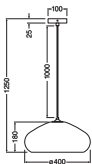

### Dimensions & Weight

Diameter	400.00 mm
Height	1250.00 mm
Product weight	650.00 g

DECOR CARDBOARD DROP  
PENDANT E27