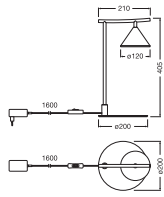

Product features

- Housing material: metal
- High-power LED
- Color temperature: 3,000 K
- Optional 1.5m cable provided with fitted EU plug (only for wall luminaire)

TECHNICAL DATA

Electrical data

Nominal wattage	5.00 W
Nominal voltage	220...240 V
Mains frequency	50...60 Hz
Nominal current	30.000 mA
Inrush current	0.035 A
Inrush current time T_{h50}	46 μ s
Max. number of luminaires per miniature circuit breaker B16	36
Max. number of luminaires per miniature circuit breaker C10	22
Max. number of luminaires per miniature circuit breaker C16	36
Power factor λ	≥ 0.5
Total harmonic distortion	< 70 %
Protection class	II
Operating mode	Mains voltage

Photometrical data

Luminous flux	180 lm
Total luminous flux of contained light sources	330 lm
Luminous efficacy	40 lm/W
Color temperature	3000 K
Light color (designation)	Warm White
Color rendering index Ra	> 90
Standard deviation of color matching	6 sdc _m
Flickering metric (Pst LM)	≤ 1
Stroboscope effect metric (SVM)	≤ 0.4
Photobiological safety group acc. to EN62778	RG1
Beam angle	115 °

Dimensions & Weight

Length	200.00 mm
Width	210.00 mm
Height	405.00 mm
Product weight	1400.00 g
Cable length	1600 mm

DECOR FUJI TABLE 5W 830 BK

Materials & Colors

Product color	Black
Housing color	Black
Body material	Steel
Cover material	Polycarbonate (PC)
Glow Wire Test according to IEC 60695-2-12	650 °C
Mercury content	0.0 mg