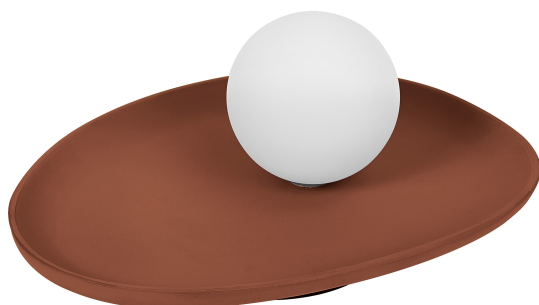

PRODUCT DATASHEET

Decor Clay Nest Table 1XG9 Brown

Decor Clay | Decorative luminaires made of clay with exchangeable light source

Areas of application

- Indoor applications
- Corridors, entrance areas, stairwells, living rooms, basements

Product benefits

- High-quality look and feel
- High flexibility in the choice of the light source
- Sustainable solution thanks to exchangeable light sources
- Easy mounting

Product features

- Housing material: metal and clay
- Textile cable

Materials & Colors

Product color	Brown
Housing color	Brown
Body material	Clay
Cover material	Glass

Application & Mounting

Ambient temperature range	-20...+40 °C
Temperature range at storage	-20...+80 °C
Type of connection	Plug type C (EU)
Type of protection	IP20
Protection class IK (shock resistance)	IK03
Dimmable	No
Mounting type	Standing
Application environment	Indoor
Adjustable	No
With light source	No
Holder designation	G9